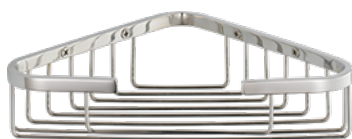

Ribbon Bath Accessories

 <p>IA020530 24" Double Towel Shelf</p>	 <p>IA020524 24" Towel Bar</p>	 <p>IA020550 Tissue Holder with Cover</p>	 <p>IA020551 Tissue Holder without Cover</p>
 <p>IA020518 18" Towel Bar</p>	 <p>IA020528 24" Double Towel Bar</p>	 <p>IA020536 Single Robe Hook</p>	 <p>IA020560 Toilet Brush Holder</p>
 <p>IA020526 18" Double Towel Bar</p>	 <p>IA020540 Glass Shelf</p>	 <p>IA020546 Towel Ring</p>	 <p>Chrome All products shown in Chrome.</p>

IAO20130 24" Double Towel Shelf

IAO20118 18" Towel Bar

IAO20126 18" Double Towel Bar

IAO20124 24" Towel Bar

IAO20128 24" Double Towel Bar

IAO20140 Glass Shelf

IAO20170 Corner Caddy

IAO20150 Tissue Holder with Cover

IAO20151 Tissue Holder without Cover

IAO20146 Towel Ring

IAO20160 Toilet Brush Holder

IAO20175 Double-Face Mirror

IAOSD001 Soap Dish

IAO20136 Single Robe Hook

IAOTB001 Tumbler Holder

Chrome