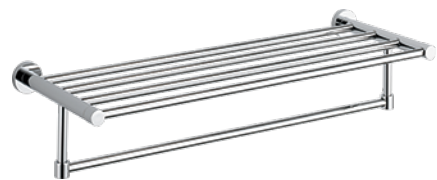

Brevard™ Bath Accessories

 <p>IA020830 24" Double Towel Shelf</p>	 <p>IA020824 24" Towel Bar</p>	 <p>IA020850 Tissue Holder with Cover</p>	 <p>IA020851 Tissue Holder without Cover</p>
 <p>IA020818 18" Towel Bar</p>	 <p>IA020828 24" Double Towel Bar</p>	 <p>IA020846 Towel Ring</p>	 <p>IA020860 Toilet Brush Holder</p>
 <p>IA020826 18" Double Towel Bar</p>	 <p>IA020840 Glass Shelf</p>	 <p>IA020836 Single Robe Hook</p>	 <p>IAOSD002 Soap Dish IAOTB002 Tumbler Holder</p>

Ribbon Bath Accessories

 <p>IA020530 24" Double Towel Shelf</p>	 <p>IA020524 24" Towel Bar</p>	 <p>IA020550 Tissue Holder with Cover</p>	 <p>IA020551 Tissue Holder without Cover</p>
 <p>IA020518 18" Towel Bar</p>	 <p>IA020528 24" Double Towel Bar</p>	 <p>IA020536 Single Robe Hook</p>	 <p>IA020560 Toilet Brush Holder</p>
 <p>IA020526 18" Double Towel Bar</p>	 <p>IA020540 Glass Shelf</p>	 <p>IA020546 Towel Ring</p>	 <p>Chrome All products shown in Chrome.</p>

IAO20130 24" Double Towel Shelf

IAO20118 18" Towel Bar

IAO20126 18" Double Towel Bar

IAO20124 24" Towel Bar

IAO20128 24" Double Towel Bar

IAO20140 Glass Shelf

IAO20170 Corner Caddy

IAO20150 Tissue Holder with Cover