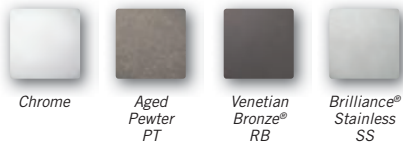

Aged  
Pewter  
PT

Venetian  
Bronze®  
RB

Brilliance®  
Stainless  
SS

The faucets on this page are shown in Venetian Bronze.®

MONITOR® 14 SERIES  
SHOWER WITH WATER-EFFICIENT  
SHOWERHEAD FEATURING  
H<sub>2</sub>OKINETIC TECHNOLOGY®  
T14238-RBH2O R10000-UNBX

All items on this page are shown  
in Chrome and Venetian Bronze.®

MONITOR 17 SERIES  
TUB & SHOWER  
T17438-RB R10000-UNBX

SHOWER ONLY  
T17T238-RB R10000-UNBX

TEMPASSURE® 17T SERIES  
TUB & SHOWER  
T17T438-RB R10000-UNBX