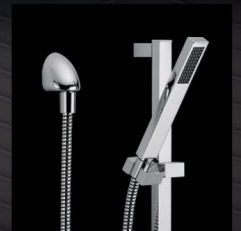

Raincan Showerhead

SMART INNOVATION.
YOU CAN FEEL THE DIFFERENCE.

Body Spray

Wall Mount Handshower

For more than 50 years, Delta® Faucet has been a leader in creating better ways to experience water. And with a variety of smart and stylish showerheads, handshowers, body jets and sprays, you can build a shower experience all your own.